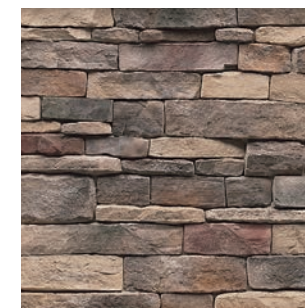

The linear lines of this versatile profile create an appealing contrast of rugged texture and contemporary design. Installed in a dry-stack application, the stones stack tightly together horizontally as the varying stone depths create intriguing shadow play.