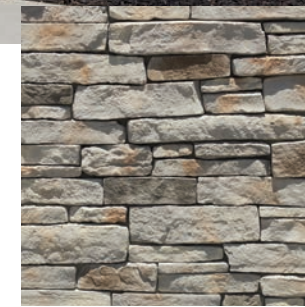

Hamilton Ledgestone