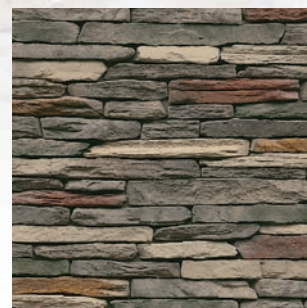

Cover Images (clockwise from top): Ledgestone in Mineral Ridge, Ledgestone in Tennessee, Fieldstone in Silver Summit, Laurel Cavern Ledge in Steel Valley™ & Heritage in Hamilton

Asher Laurel Cavern Ledge

Chardonnay Laurel Cavern Ledge

Hamilton Laurel Cavern Ledge

Mineral Ridge™ Laurel Cavern Ledge

Pennsylvania Laurel Cavern Ledge

Steel Valley™ Laurel Cavern Ledge

Tennessee Laurel Cavern Ledge

Bucktown Ledgestone

The linear lines of this versatile profile create an appealing contrast of rugged texture and contemporary design. Installed in a dry-stack application, the stones stack tightly together horizontally as the varying stone depths create intriguing shadow play.

The sandstone textured profile Cobble is roughly chisel-cut into rectangular ashlar shapes. To soften the rugged appearance, the edges are slightly weather worn. Subtle face texture and unique beveling encourage the individuality of each stone.