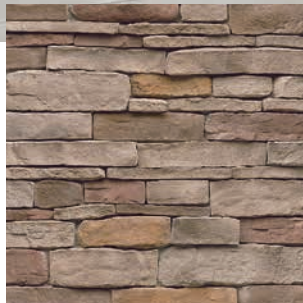

LAUREL CAVERN LEDGE

Laurel Cavern Ledge was meticulously crafted to create a timeless appearance. Handpicked from the rocky ravines and cliffs of North Carolina, this unique profile has rugged yet well defined features.

Cover: Laurel Cavern Ledge in Asher

Asher Laurel Cavern Ledge

Chardonnay Laurel Cavern Ledge

Hamilton Laurel Cavern Ledge

Pennsylvania Laurel Cavern Ledge

Tennessee Laurel Cavern Ledge

Bucktown Ledgestone

Chardonnay Ledgestone

Hamilton Ledgestone

Kingsford Grey Ledgestone

Pennsylvania Ledgestone

Tennessee Ledgestone

Wisconsin Ledgestone

LEDGESTONE

The linear lines of this versatile profile create an appealing contrast of rugged texture and contemporary design. Installed in a dry-stack application, the stones stack tightly together horizontally as the varying stone depths create intriguing shadow play.