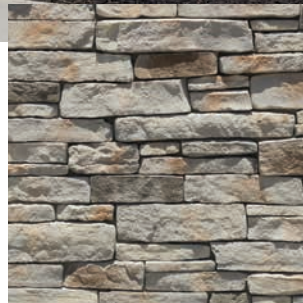

LAUREL CAVERN LEDGE

Laurel Cavern Ledge was meticulously crafted to create a timeless appearance. Handpicked from the rocky ravines and cliffs of North Carolina, this unique profile has rugged yet well defined features.

Cover: Laurel Cavern Ledge in Asher

Asher Laurel Cavern Ledge

Chardonnay Laurel Cavern Ledge

Hamilton Laurel Cavern Ledge

Pennsylvania Laurel Cavern Ledge

Tennessee Laurel Cavern Ledge

Bucktown Ledgestone

Chardonnay Ledgestone

Hamilton Ledgestone

Kingsford Grey Ledgestone

Pennsylvania Ledgestone

Tennessee Ledgestone

Wisconsin Ledgestone

LEDGESTONE

The linear lines of this versatile profile create an appealing contrast of rugged texture and contemporary design. Installed in a dry-stack application, the stones stack tightly together horizontally as the varying stone depths create intriguing shadow play.