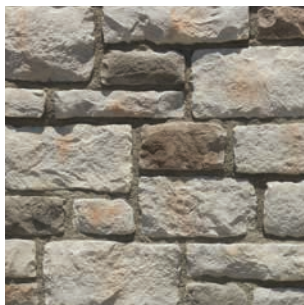

Hamilton Heritage